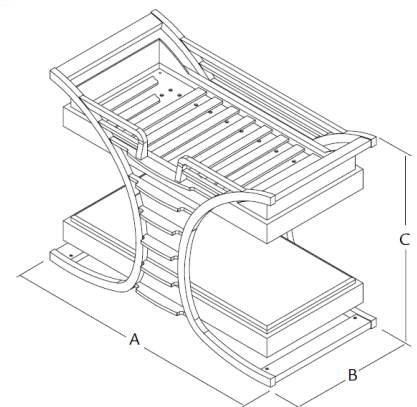

Technical datasheet Wave 2

The quality of the finish is examined to ensure there are no burrs or sharp edges. The safety barrier is designed such that the distance from the bed base to the top edge of the safety barrier exceeds 260 mm. The distances between the various components of the bed have been carefully designed to prevent fingers, hands, feet or heads from becoming wedged.

The double bed base has been designed so as to permit ventilation, while also making it impossible for fingers or hands to become wedged.

Optional Size

Wave 2 is produced in 2 different sizes. The European version has been adapted to European mattress sizes and the American version which has been designed to fit the American twin single mattress.

Specifications Model Wave 2

Bed size European version/US version

Bed size		
	European version	US version
A	225 cm (88,6 in)	(225 cm) 88,6 in
B	108 cm (42,5 in)	(117 cm) 46,1 in
C	170 cm (66,9 in)	(170 cm) 66,9 in
Choose the following mattress size (Mattresses not included.)		
	European version	US Version (Twin single)
Length	200 cm (78,7 in)	(203 cm) 80 in
Width	90 cm (35,4 in)	(99 cm) 39 in
Height	12-15 cm (5-6 in)	(12-15 cm) 5-6 in