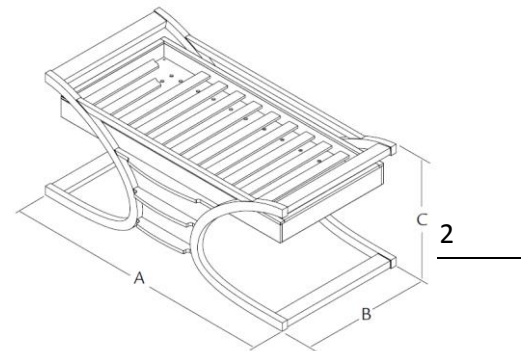

Technical datasheet Wave 1

The distances between the various components of the bed have been carefully designed to prevent fingers, hands, feet or heads from becoming wedged.

The double bed base has been designed so as to permit ventilation, while also making it impossible for fingers or hands to become wedged.

Optional Size

Wave 1 is produced in 2 different sizes. The European version has been adapted to European mattress sizes and the American version which has been designed to fit the American twin single mattress.

Specifications Model Wave 1

Bed size European version/US version

Bed size		
	European version	US version
A	225 cm (88,6 in)	(225 cm) 88,6 in
B	108 cm (42,5 in)	(117 cm) 46,1 in
C	100 cm (66,9 in)	(100 cm) 66,9 in
Choose the following mattress size (Mattresses not included.)		
	European version	US Version (Twin single)
Length	200 cm (78,7 in)	(203 cm) 80 in
Width	90 cm (35,4 in)	(99 cm) 39 in
Height	12-15 cm (5-6 in)	(12-15 cm) 5-6 in

Color theme/wood stain:

Wave 1 comes in a variety of colors to give you every opportunity to match the bed to the rest of your interior decor. The bed frame sides and ends and the steps come in two designs: Oil treated ash wood and walnut stain.

For the curved bedposts, cross beams and the sides of the bed box a palette of 49 optional colors are available.

Ash wood steps and bed frame/Walnut stain steps and bed frame

Please choose one of the following options for steps and bed frame: