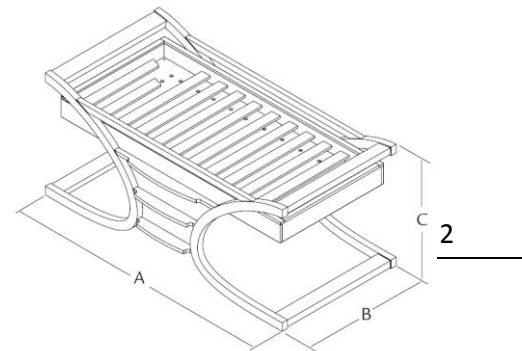

Technical datasheet Wave 1

The distances between the various components of the bed have been carefully designed to prevent fingers, hands, feet or heads from becoming wedged.

The double bed base has been designed so as to permit ventilation, while also making it impossible for fingers or hands to become wedged.

Optional Size

Wave 1 is produced in 2 different sizes. The European version has been adapted to European mattress sizes and the American version which has been designed to fit the American twin single mattress.

Specifications Model Wave 1

Bed size European version/US version

Bed size		
	European version	US version
A	225 cm (88,6 in)	(225 cm) 88,6 in
B	108 cm (42,5 in)	(117 cm) 46,1 in
C	100 cm (66,9 in)	(100 cm) 66,9 in
Choose the following mattress size (Mattresses not included.)		
	European version	US Version (Twin single)
Length	200 cm (78,7 in)	(203 cm) 80 in
Width	90 cm (35,4 in)	(99 cm) 39 in
Height	12-15 cm (5-6 in)	(12-15 cm) 5-6 in

Color theme/wood stain:

Wave 1 comes in a variety of colors to give you every opportunity to match the bed to the rest of your interior decor. The bed frame sides and ends and the steps come in two designs: Oil treated ash wood and walnut stain.

For the curved bedposts, cross beams and the sides of the bed box a palette of 49 optional colors are available.

Ash wood steps and bed frame/Walnut stain steps and bed frame

Please choose one of the following options for steps and bed frame: