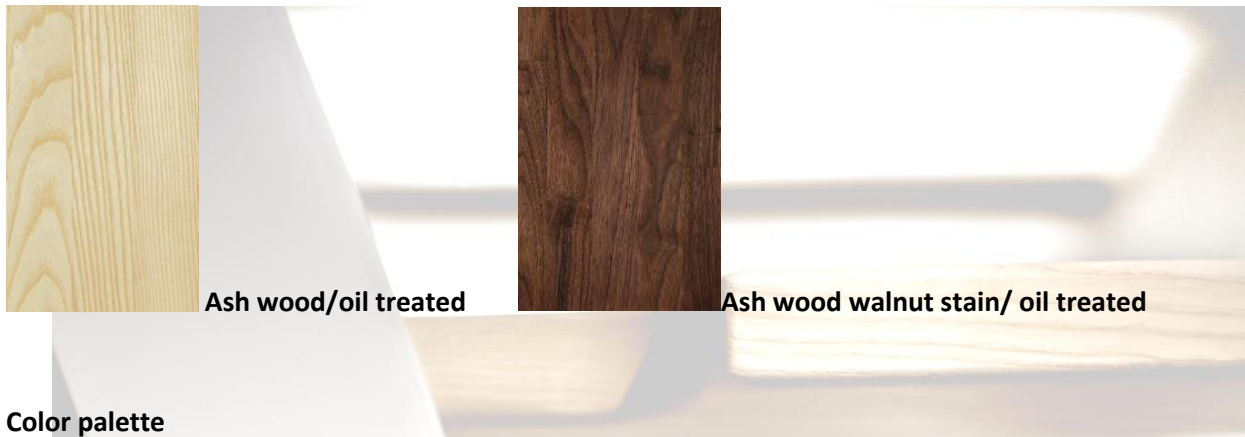

Technical datasheet Wave 1

Ash wood/oil treated

Ash wood walnut stain/ oil treated

Color palette

Choose a color that fits the overall expression of your interior design. (Colors may be subject to change).